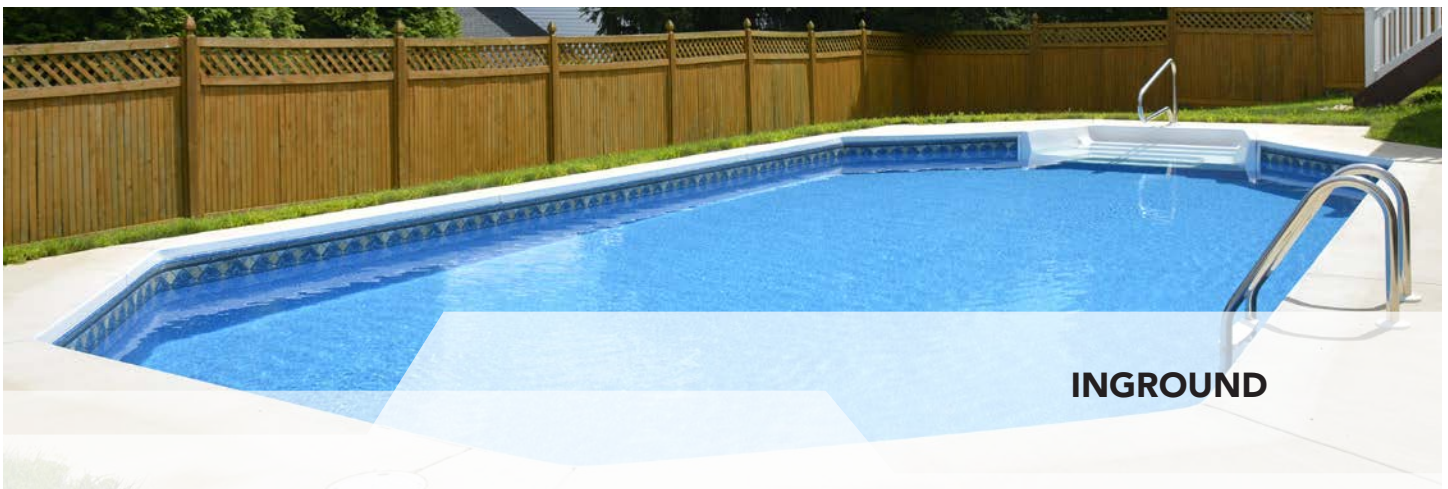

2. OVAL

15' x 24' • 15' x 30' • 17' x 32'

3. ROUND

15', 18', 21', 24', 28'

1. GRECIAN

2. OVAL

3. ROUND

THE PERFECT FIT

LIMITLESS INSTALLATION POSSIBILITIES

The Ultimate Pool can be installed above ground, semi-inground, or completely inground to fit any backyard environment.

DANGER! NO JUMPING! NO DIVING! SHALLOW WATER.