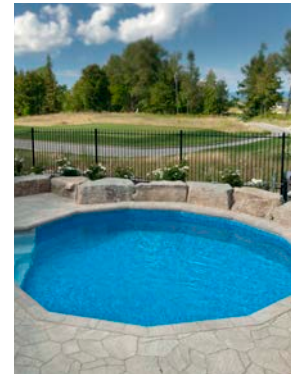

2. OVAL

15' x 24' • 15' x 30' • 17' x 32'

3. ROUND

15', 18', 21', 24', 28'

1. GRECIAN

2. OVAL

3. ROUND

THE PERFECT FIT

You can create the size that fits your backyard and lifestyle.

SIZES & SHAPES	SQUARE FEET	GALLONS	STANDARD WATER DEPTH
15' ROUND	165	5,000	4'
18' ROUND	257	7,710	4'
21' ROUND	334	10,020	4'
24' ROUND	459	13,770	4'
28' ROUND	608	18,240	4'
1524 OVAL	296	8,880	4'
1530 OVAL	383	11,490	4'
1732 OVAL	480	14,400	4'
1224 GRECIAN	259	7,720	4'
1430 GRECIAN	362	10,860	4'
1632 GRECIAN	500	15,000	4'
1836 GRECIAN	614	18,300	4'
2040 GRECIAN	793	23,630	4'
916 FITNESS GRECIAN	119	3,570	4'
920 FITNESS GRECIAN	154	4,620	4'

LIMITLESS INSTALLATION POSSIBILITIES

The Ultimate Pool can be installed above ground, semi-inground, or completely inground to fit any backyard environment.

DANGER! NO JUMPING! NO DIVING! SHALLOW WATER.